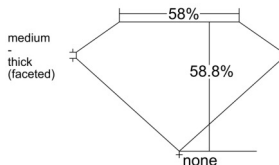

GIA®

FACSIMILE

GIA REPORT 1528885598

Verify this report at GIA.edu

GIA NATURAL DIAMOND DOSSIER®

July 23, 2025
GIA Report Number 1528885598
Shape and Cutting Style ..... Heart Brilliant
Measurements ..... 5.46 x 6.13 x 3.60 mm

GRADING RESULTS

Carat Weight ..... 0.70 carat
Color Grade ..... E
Clarity Grade VS2

ADDITIONAL GRADING INFORMATION

Polish ..... Excellent
Symmetry ..... Very Good
Fluorescence ..... None
Clarity Characteristics ..... Feather
Inscription(s): GIA 1528885598

PROPORTIONS

Profile not to actual proportions

GRADING SCALES

GIA COLOR SCALE		GIA CLARITY SCALE	
COLORLESS	D	VERY VERY SLIGHTLY INCLUDED	FLAWLESS
	E		INTERNALLY FLAWLESS
	F		VVS₁
	G		VVS₂
	H		VS₁
	I		VS₂
	J		SI₁
	K		SI₂
	L		I₁
	M		I₂
NEAR COLORLESS	N	SLIGHTLY INCLUDED	I₃
	O		
	P		
	Q		
FAINT	R		
	S		
	T		
	U		
VERT LIGHT	V		
	W		
	X		
	Y		
LIGHT	Z